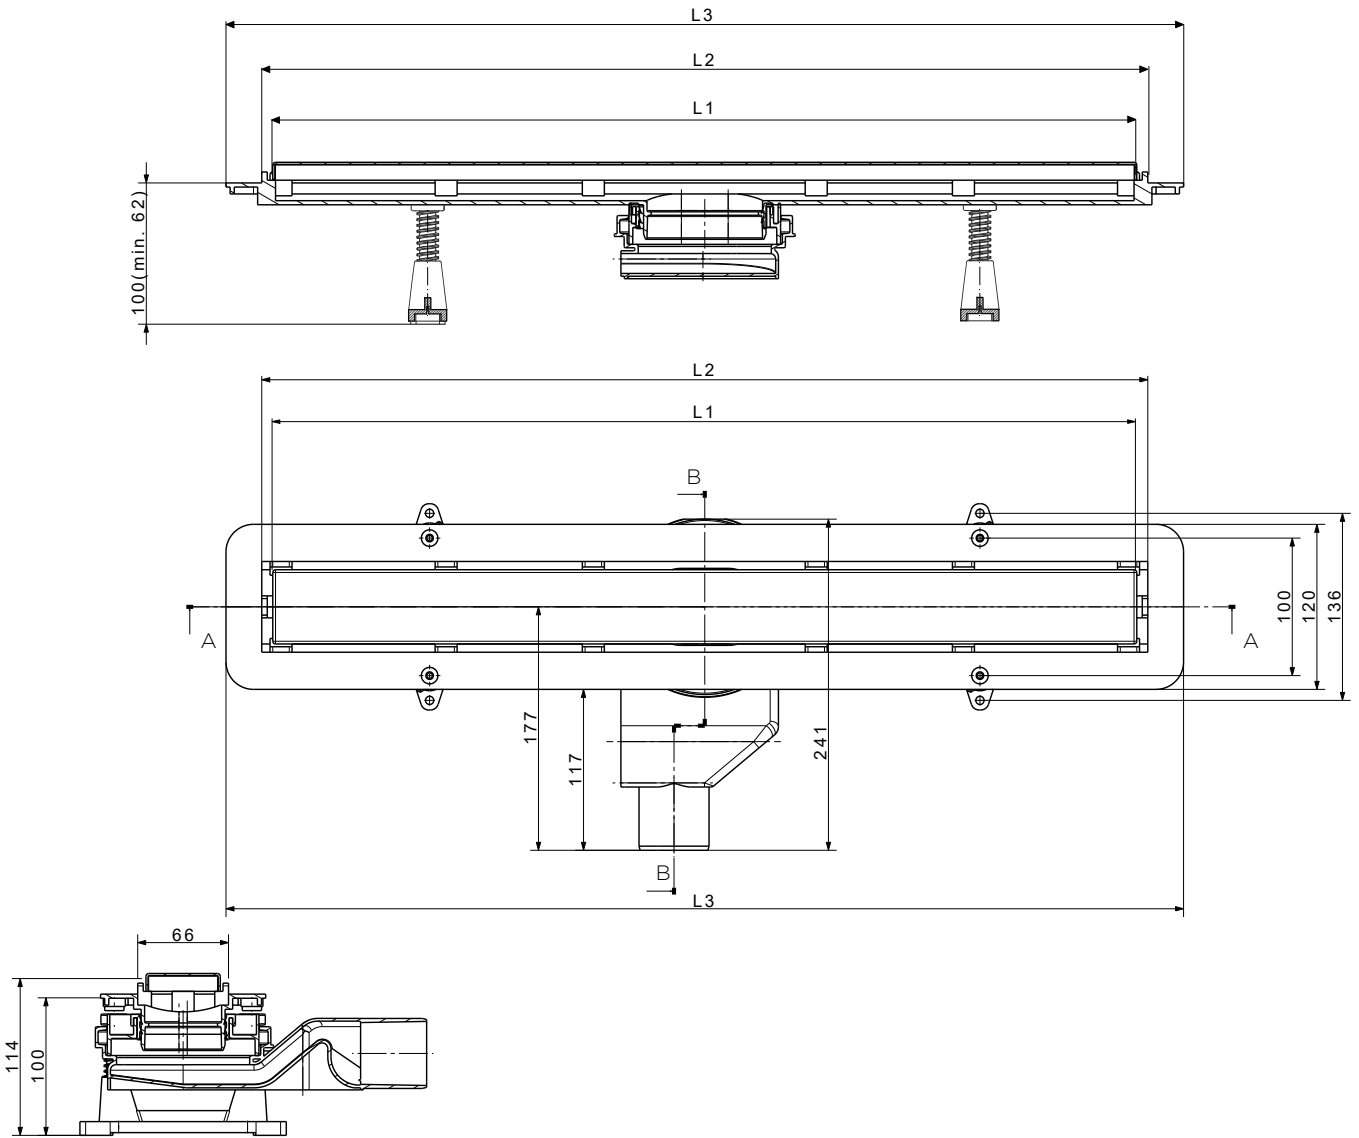

CONFLUO FRAMELESS LINE GLASS

CONFLUO FRAMELESS LINE WHITE GLASS CONFLUO FRAMELESS LINE BLACK GLASS

Peštan Confluo Frameless Line drain made of polypropylene with ABS grid holder, with no side inlets and one horizontal DN 50mm outlet, minimum installation height of 62mm and flow rate of 48 l/min. Base of the drain without socket with water sealing height of 25mm, with height adjustable reducer for linear drain, feet for height and inclination adjustment and with hair stopper and black or white tempered glass grid.

IMPORTANT TECHNICAL INFORMATION	
Minimum installation height	62mm
Lenghts (sizes represent lenght of grid)	300mm, 450mm, 550mm, 650mm, 750mm, 850mm, 950mm
Width holder of grid/grid	120mm/54mm
Flow rate (by EN 1253)	48 l/min
Outlet	Ø 50mm
The height of the water plug	25mm
Maximum ceramic thickness between holder of grid and grid (numbers describe constructional height, without glue for ceramics)	12mm/14mm
Grid material	Stainless steel AISI 304 (optional AISI 316)
Body material	ABS (holder of grid)/PP (reducer, base)

MAIN ADVANTAGES:

- Minimum installation height - 62mm
- Maximum flow rate - 48 l/min
- ALS - Anti-Leaking System
- Reversible grid - 2 in 1 system
- 360 degrees rotatable self-cleaning S base
- Combined siphon — wet + dry

Frameless	300	450	550	650	750	850	950
L1 mm	288	438	538	638	738	838	938
L2 mm	300	450	550	650	750	850	950
L3 mm	346	496	596	696	796	896	996

Code	Name	Weight	Box dimensions
13701210	CONF "FRAMELESS LINE 300 WHITE GLASS"	1,678	650mmx170mmx130mm
13701211	CONF "FRAMELESS LINE 450 WHITE GLASS"	2,167	650mmx170mmx130mm
13701212	CONF "FRAMELESS LINE 550 WHITE GLASS"	2,455	650mmx170mmx130mm
13701213	CONF "FRAMELESS LINE 650 WHITE GLASS"	2,932	960mmx170mmx130mm
13701214	CONF "FRAMELESS LINE 750 WHITE GLASS"	3,062	960mmx170mmx130mm
13701215	CONF "FRAMELESS LINE 850 WHITE GLASS"	3,435	960mmx170mmx130mm
13701216	CONF "FRAMELESS LINE 950 WHITE GLASS"	3,925	1280mmx170mmx130mm