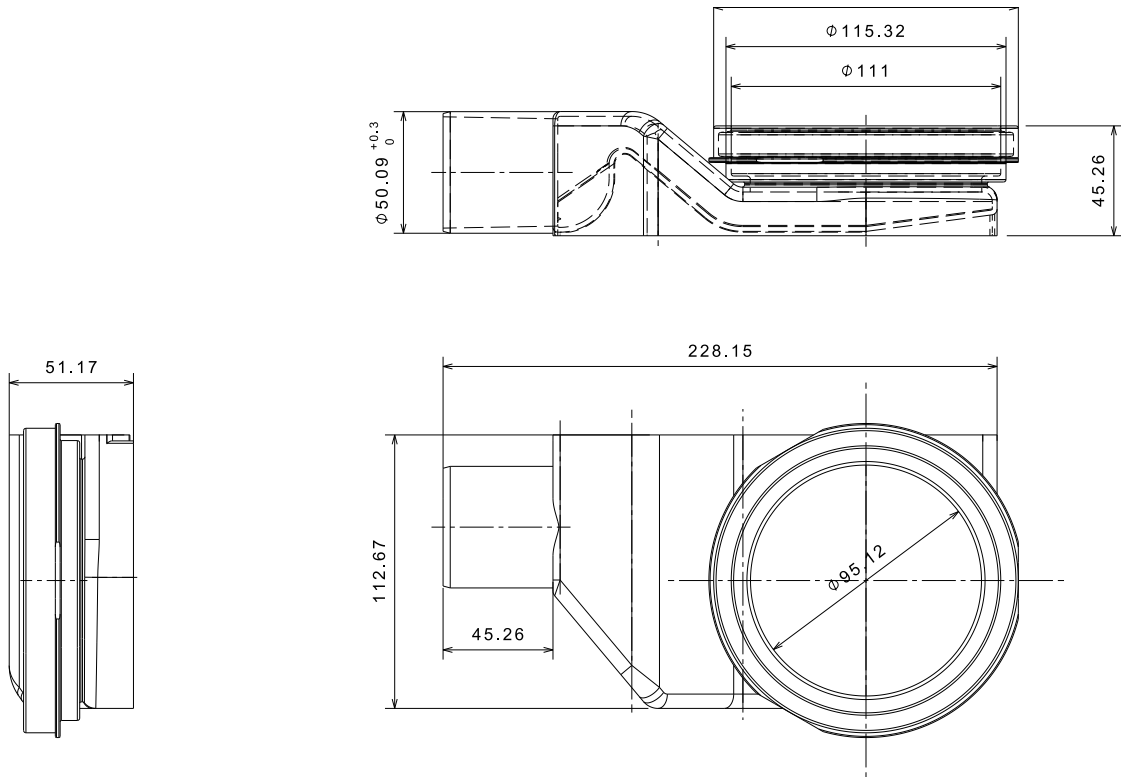

Code	Name	Weight	Box dimensions
13701210	CONF "FRAMELESS LINE 300 WHITE GLASS"	1,678	650mmx170mmx130mm
13701211	CONF "FRAMELESS LINE 450 WHITE GLASS"	2,167	650mmx170mmx130mm
13701212	CONF "FRAMELESS LINE 550 WHITE GLASS"	2,455	650mmx170mmx130mm
13701213	CONF "FRAMELESS LINE 650 WHITE GLASS"	2,932	960mmx170mmx130mm
13701214	CONF "FRAMELESS LINE 750 WHITE GLASS"	3,062	960mmx170mmx130mm
13701215	CONF "FRAMELESS LINE 850 WHITE GLASS"	3,435	960mmx170mmx130mm
13701216	CONF "FRAMELESS LINE 950 WHITE GLASS"	3,925	1280mmx170mmx130mm

13701201	CONF "FRAMELESS LINE 300 BLACK GLASS"	1,678	650mmx170mmx130mm
13701202	CONF "FRAMELESS LINE 450 BLACK GLASS"	2,167	650mmx170mmx130mm
13701203	CONF "FRAMELESS LINE 550 BLACK GLASS"	2,441	650mmx170mmx130mm
13701204	CONF "FRAMELESS LINE 650 BLACK GLASS"	2,892	960mmx170mmx130mm
13701205	CONF "FRAMELESS LINE 750 BLACK GLASS"	3,077	960mmx170mmx130mm
13701206	CONF "FRAMELESS LINE 850 BLACK GLASS"	3,421	960mmx170mmx130mm
13701207	CONF "FRAMELESS LINE 950 BLACK GLASS"	3,925	1280mmx170mmx130mm

Ultra low S base